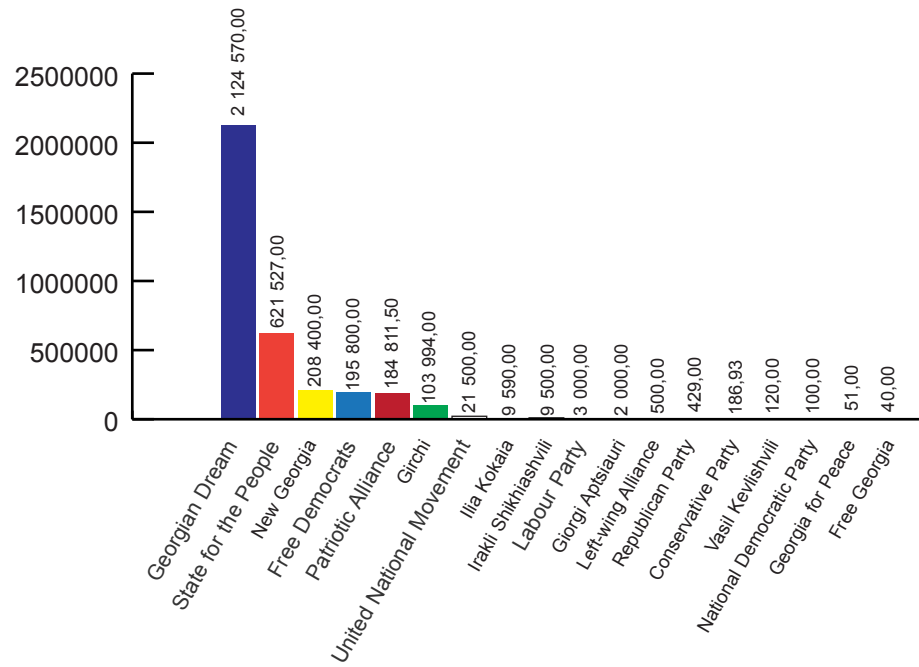

Donations of Political Parties

Donations of July

Sum of Donations for 6 Months